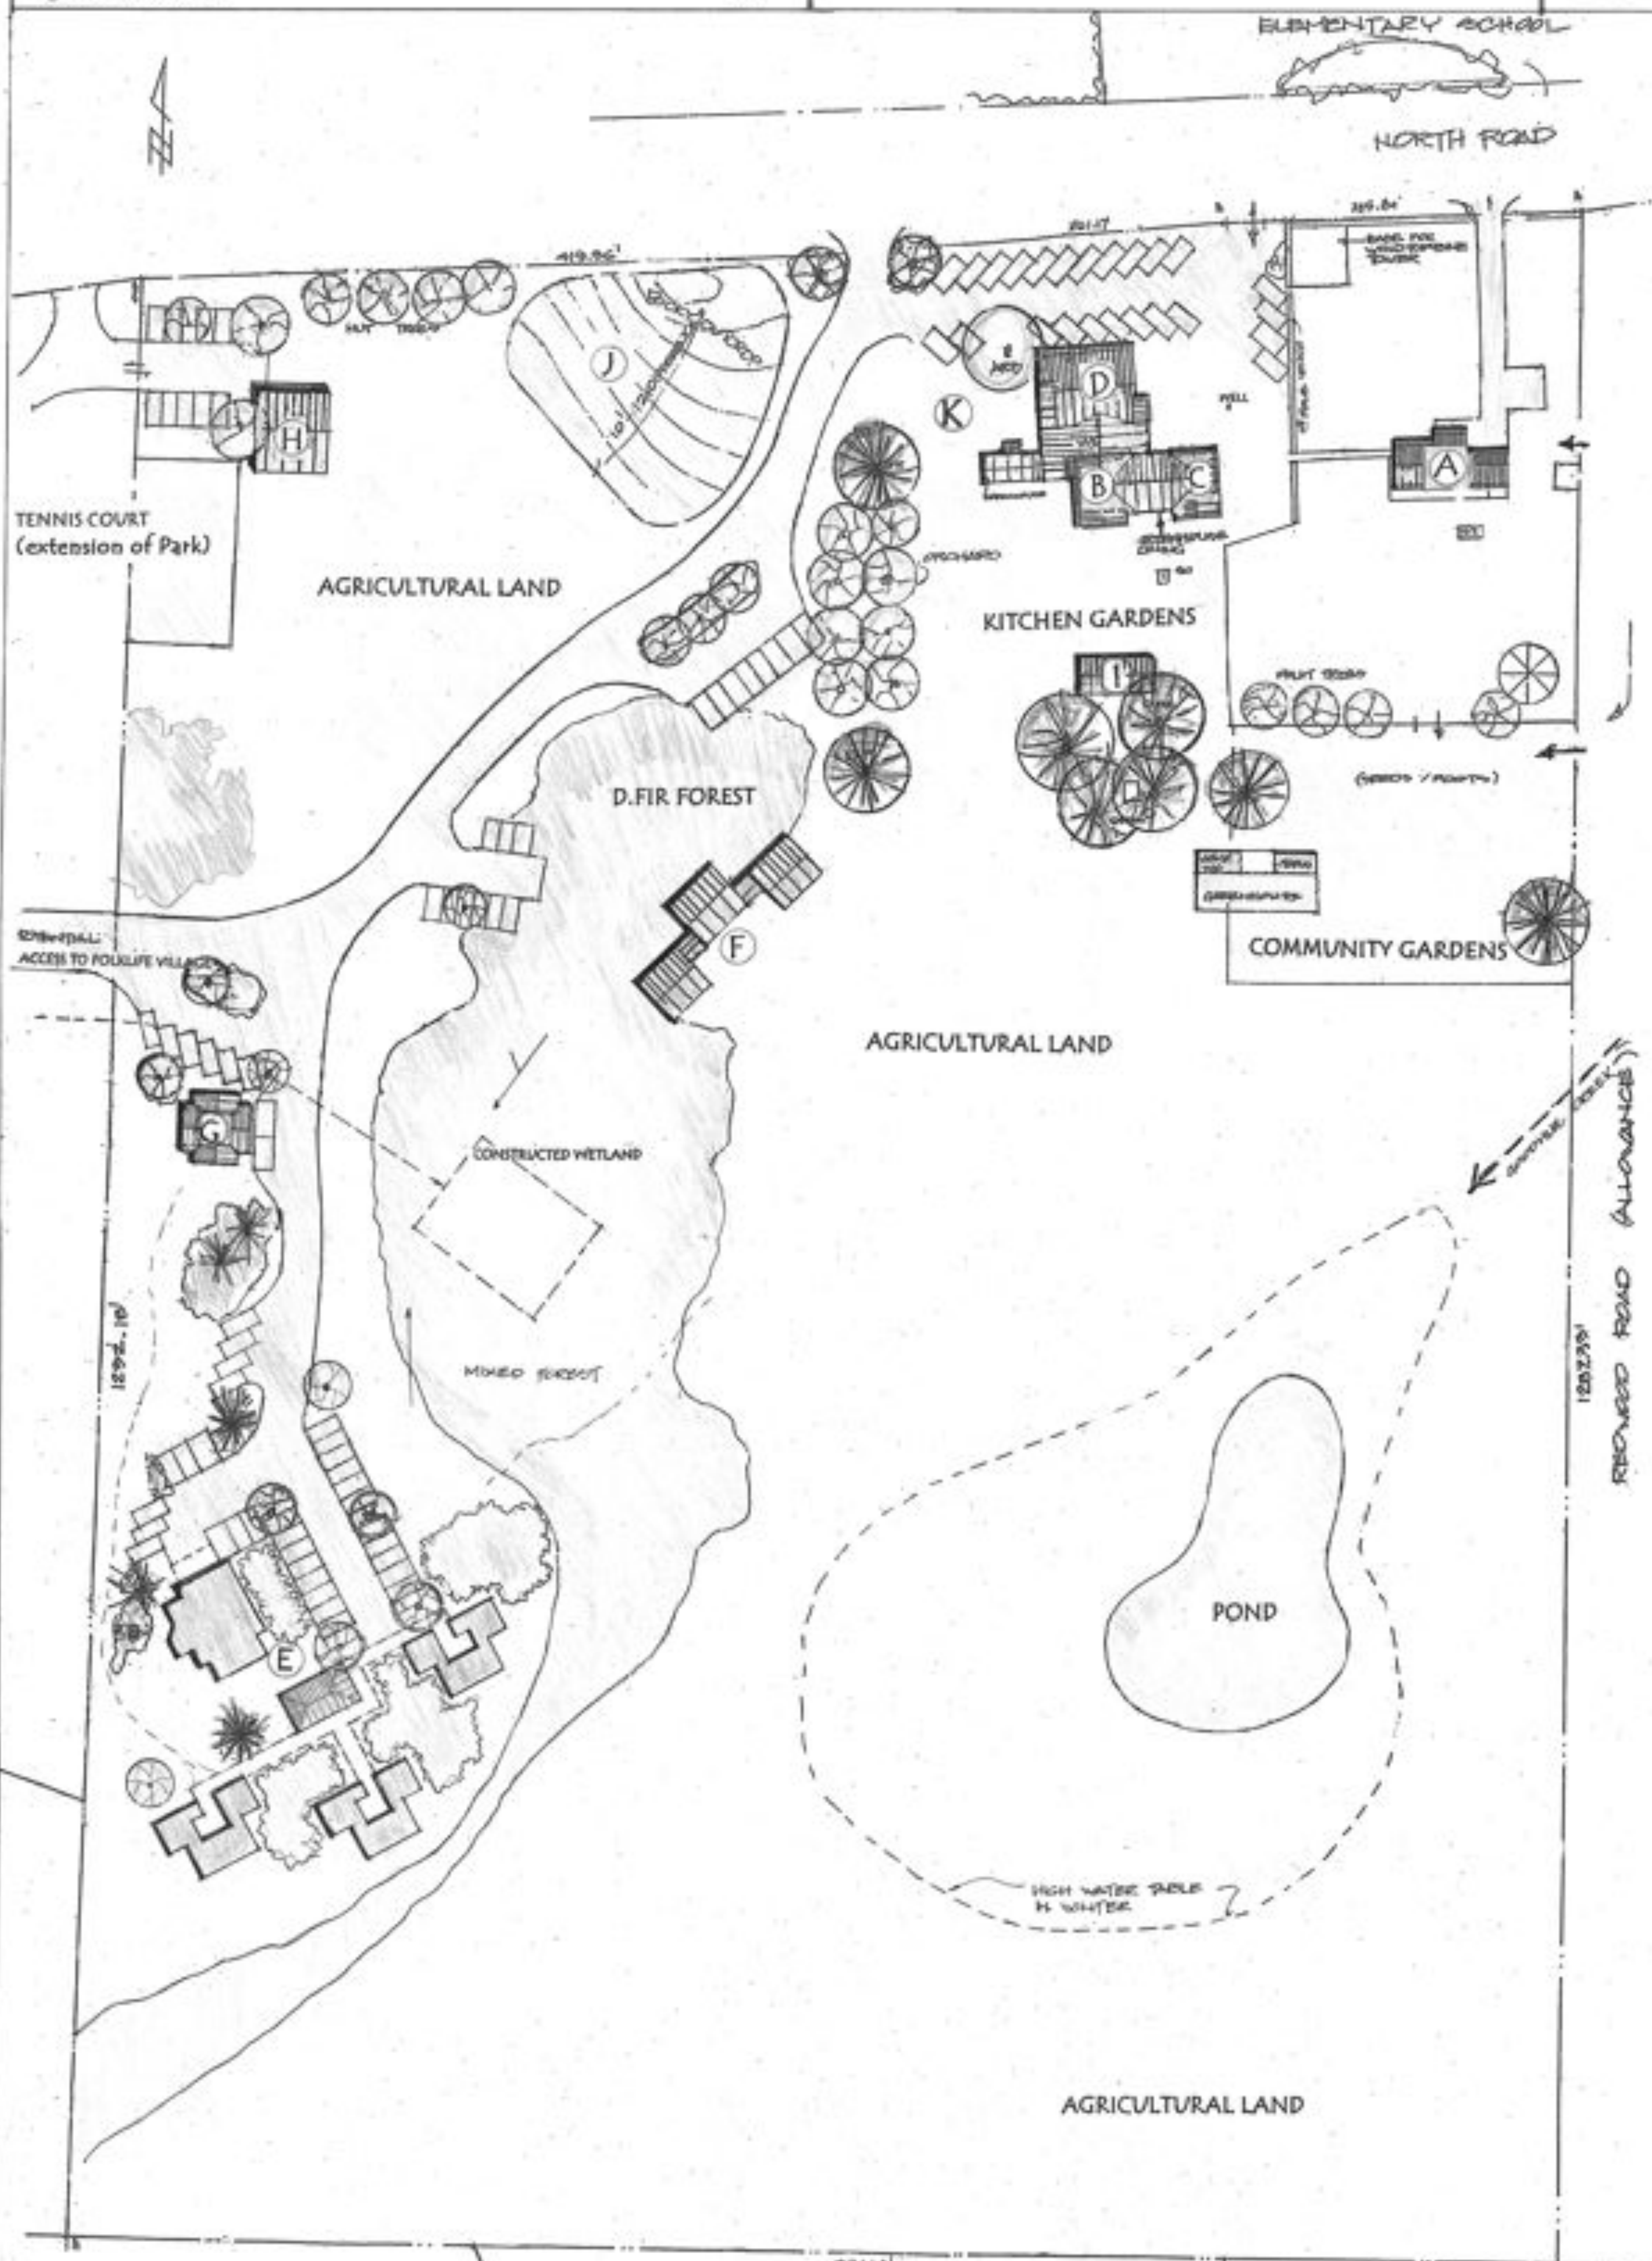

gabriola island

bc

LEGEND

- A. Main House B. Community Kitchen C. Woodwork Shop D. Performing Arts Centre
- E. Eco-Village (Elders & Special Needs) F. Eco-Village (Land Stewards) G. Education Centre / Library
- H. Co-op Radio & Gabriola Emergency Social Services Centre I. Arts & Recreation Studio
- J. Memorial Skateboard Park K. Agricultural Fairground & Marketplace